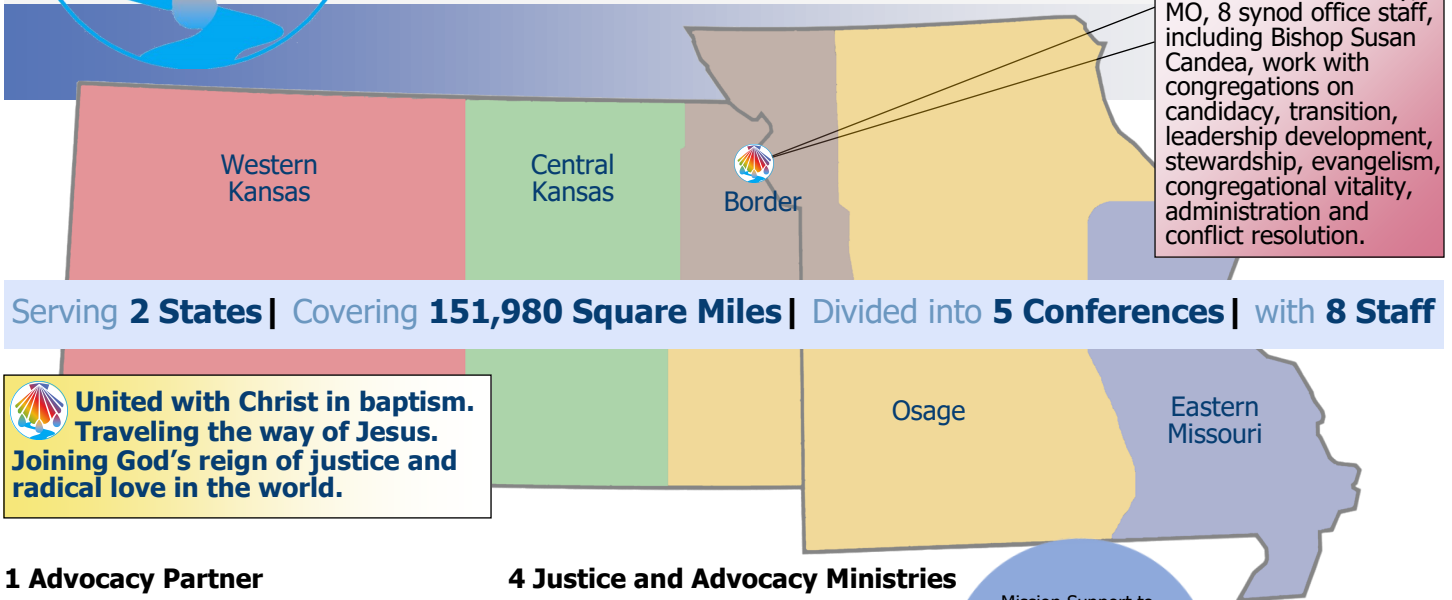

CENTRAL STATES SYNOD

The Central States Synod is one of 65 synods of the Evangelical Lutheran Church in America (ELCA). Covering all of Kansas and Missouri we serve and support:

- **150 congregations** (3 new ministries)
- **33,863 baptized members**
- **8,121 avg. weekly worship** (in-person)
- **107 rostered leaders under call**
- **143 retired pastors**
- **28 Synod Authorized Ministers**

Located in Kansas City, MO, 8 synod office staff, including Bishop Susan Candeia, work with congregations on candidacy, transition, leadership development, stewardship, evangelism, congregational vitality, administration and conflict resolution.

Serving **2 States** | Covering **151,980 Square Miles** | Divided into **5 Conferences** | with **8 Staff**

 **United with Christ in baptism.**
Traveling the way of Jesus.
Joining God's reign of justice and radical love in the world.

3 Worshipping Communities

- * Mision San Juan de Dios, Wichita, KS
- * Sagrado Corazon, Garden City, KS
- * Southern Sudanese Worshipping Community, St. Joseph, MO

3 Mission Tables

- * Congregational Vitality Table
- * Faithful Innovation
- * Synod Mission Table