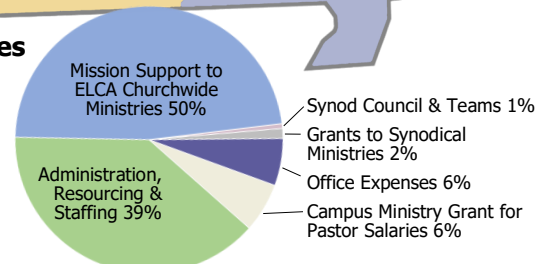

Mission Support is that portion of a congregations regular giving that is shared with the Central States Synod and the ELCA to support the ministry we do together as the church.

To find a congregation, get involved in a ministry or learn about giving opportunities please call the Synod Office or visit us at:

www.css-elca.org

CENTRAL STATES SYNOD

420 West 14th St, Suite 101
Kansas City, MO 64105
Phone: 913-948-9701
Email: communications@css-elca.org