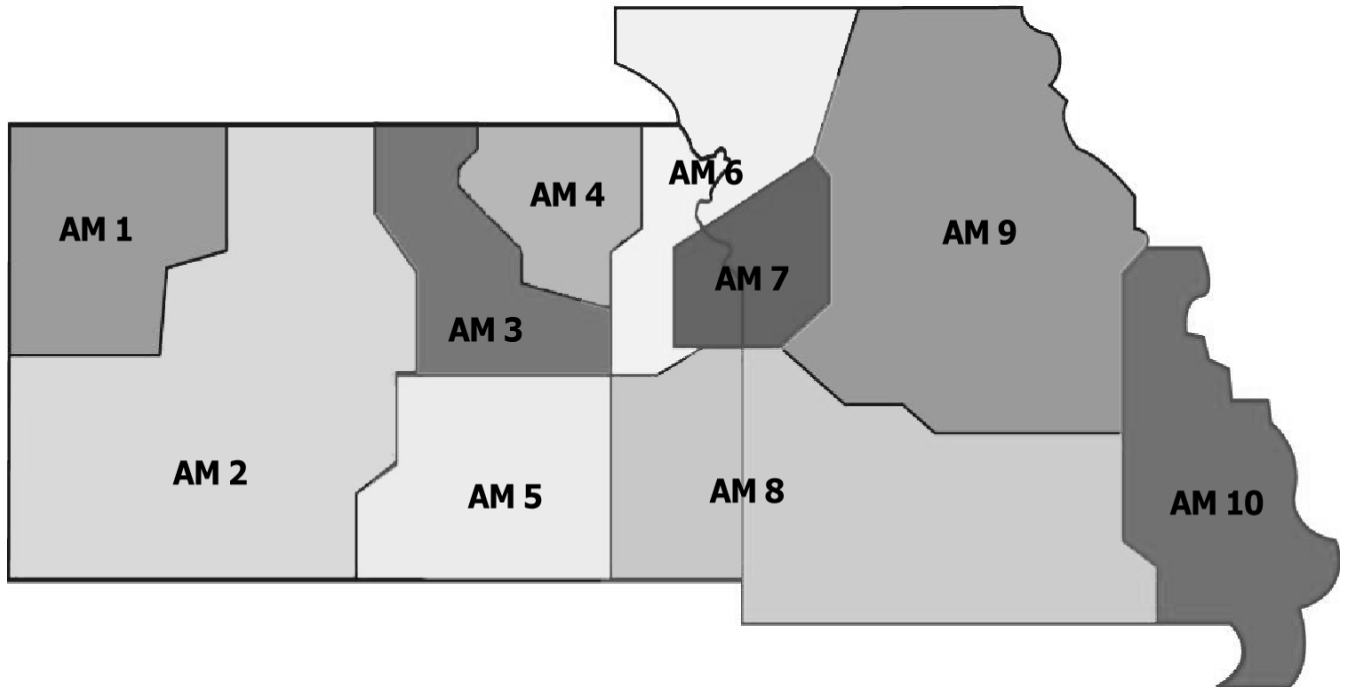

Area Ministries of the Central States Synod, ELCA

The function of each Area Ministry is to develop its own way of work to fulfill its purpose.

- Area Ministry One — Northwest Kansas
- Area Ministry Two — West (and Southwest) Kansas
- Area Ministry Three — North Central Kansas (Salina)
- Area Ministry Four — North Central Kansas (Manhattan)
- Area Ministry Five — South Central Kansas
- Area Ministry Six — Northeast Kansas & Northwest Missouri
- Area Ministry Seven — Greater Kansas City
- Area Ministry Eight — Southeast Kansas and Southwest / South Central Missouri
- Area Ministry Nine — Central and Northeast Missouri
- Area Ministry Ten — Greater St. Louis and Southeast Missouri